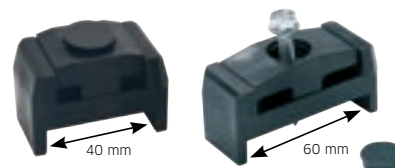

PANEELKLEM MET ZELFTAPPER PANEL CLAMP WITH SELF-TAPPING

RAL
7016

RAL
6005

RAL
9005

art. 60071

9005	6005	Size (mm)	#
art. 60071BK40-500	art. 60071GN40-500	40	500
art. 60071BK60-300	art. 60071GN60-300	60	300