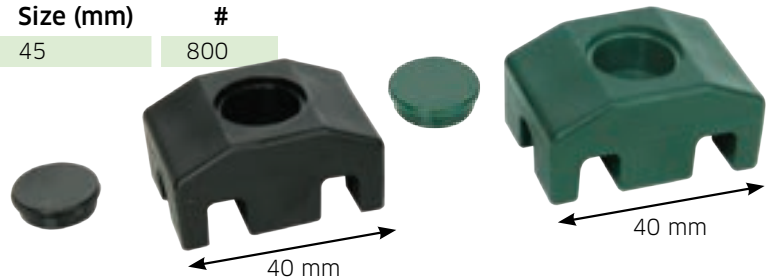

Montage met zelftapper. art. 90002MT//Assembly with self-tapping screw art. 90002MT

PANEELKLEM B40 MM PANEL CLAMP B40 MM

RAL 7016 RAL 6005 RAL 9005

art. 60045

9005	6005	Size (mm)	#
art. 60045BK45-800	art. 60045GN45-800	45	800