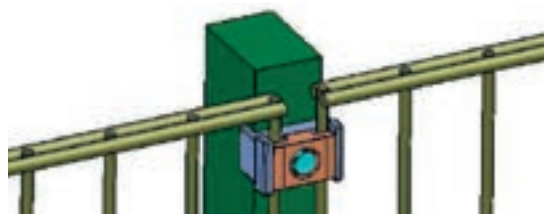

PANEELKLEM SCHROEF PANEL CLAMP FOR WOODEN SCREW

RAL 7016

RAL 6005

RAL 9005

art. 60200

9005

6005

Size (mm)

#

art. 60200BK40-500

art. 60200GN40-500

40

500